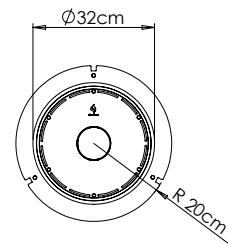

Burning duration:

One filling of bioethanol will burn 3-6 hours depending on weather conditions.