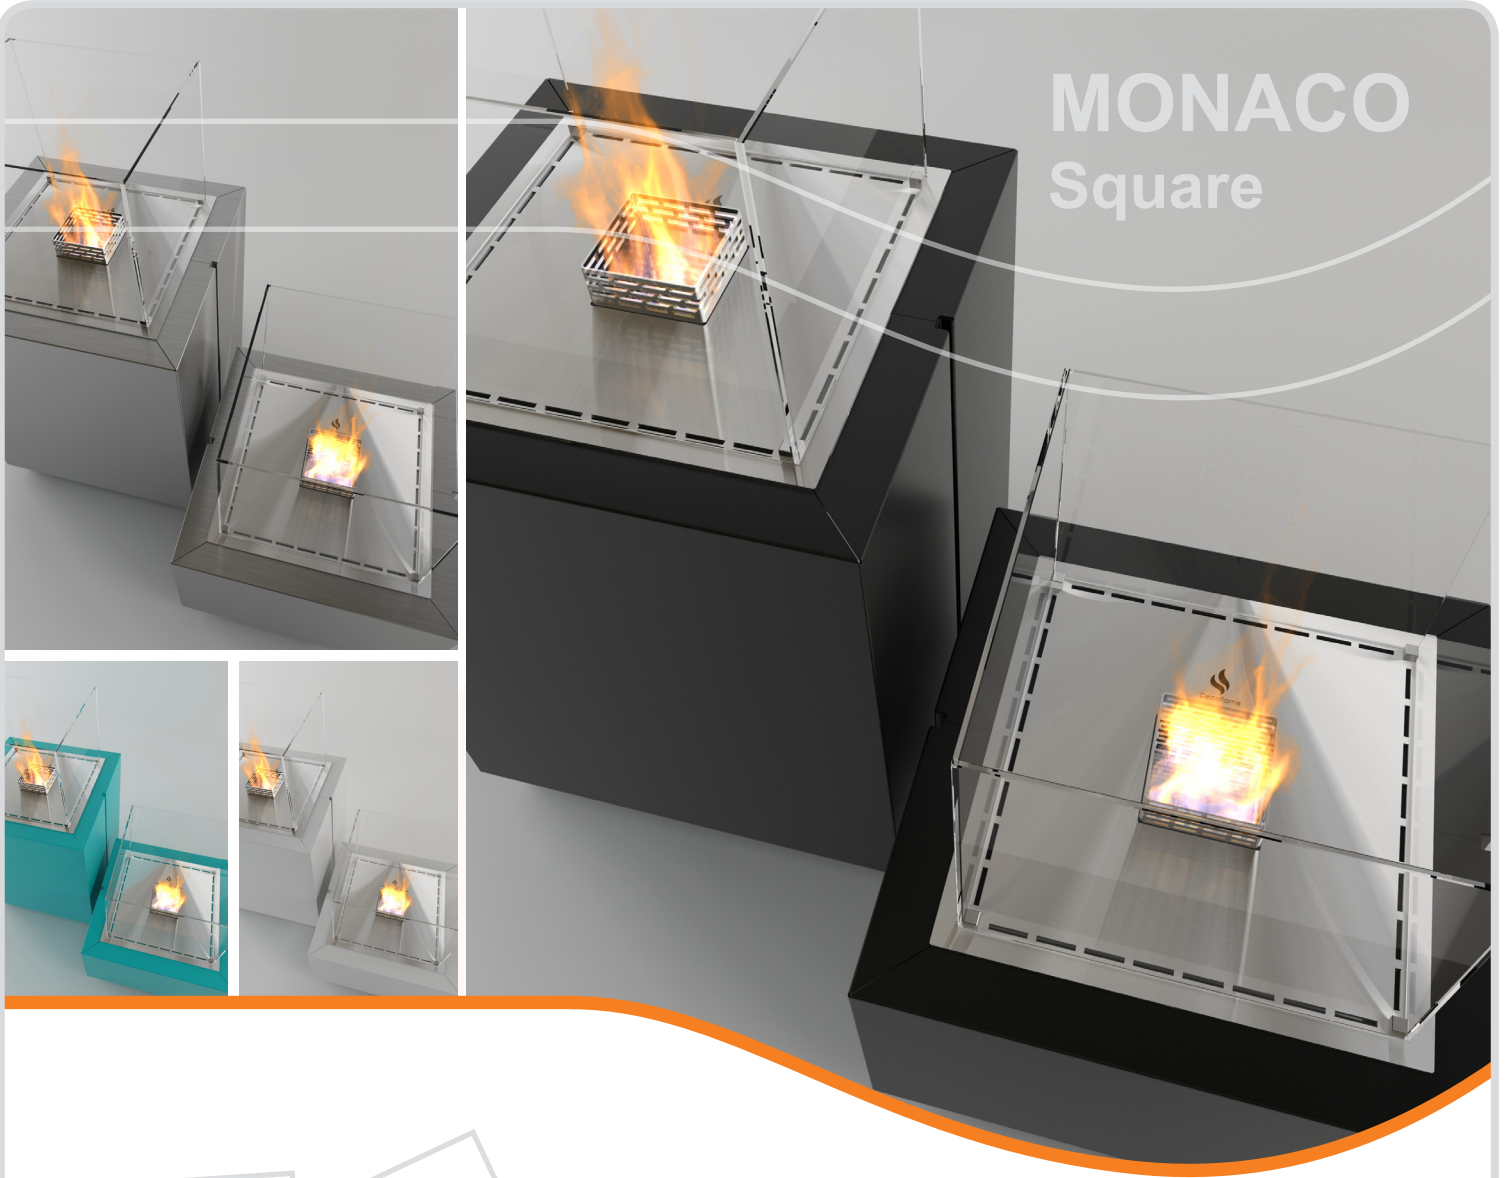

MONACO Square

MONACO Square Lounge & Tower

Monaco is an all new outdoor series of bioethanol fires from Decoflame.

The decoflame® Monaco series has been designed by Kjell Thomsen to add the cosiness and wild romantic of an open fire to long summer nights in your garden, on your terrace or in your conservatory. The Monaco Square comes in two heights and is available in black, white and brushed stainless steel as standard. Small wheels for easy relocation are available as option.

The patented decoflame® burner is made of brushed stainless steel and is encased by a hardened glass surround.

Specifications

Materials:
Glass, steel and stainless steel.

Finishes:
Brushed stainless, and powder-coated steel.

Burner volume:
1.5 litres of bioethanol. Use only bioethanol for decoflame® fireplaces.

Heat efficiency:
Max. 2.5 kW

Burning duration:
One filling of bioethanol will burn 3-6 hours depending on weather conditions.