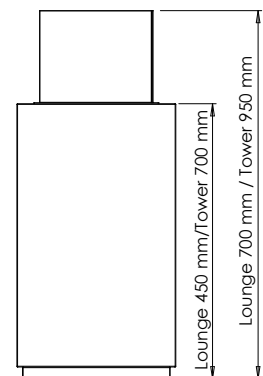

Design: Kjell Thomsen