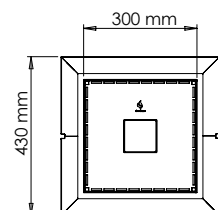

Design: Kjell Thomsen